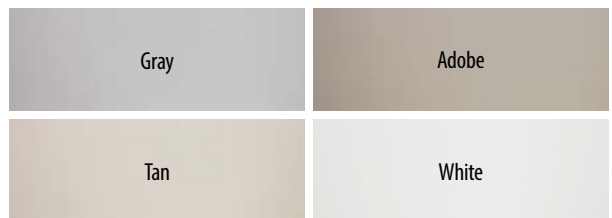

Accent Colors for Post Sleeves, Caps, Top/Bottom Rails and Reinforcement Panels:

³Top Rails are always needed, but are not available in Green Teak or Honey Maple colors. The requirement for bottom rails and mid-wall reinforcement panels varies with sound barrier size and other factors. Larger post sizes may require powder coat finish instead of sleeves. Ask your AIL Sound Walls Technical Sales Representative for details before ordering.

For project planning and assistance call toll-free 1-866-231-7867, or email: info@ailsoundwalls.com

ailsoundwalls.com