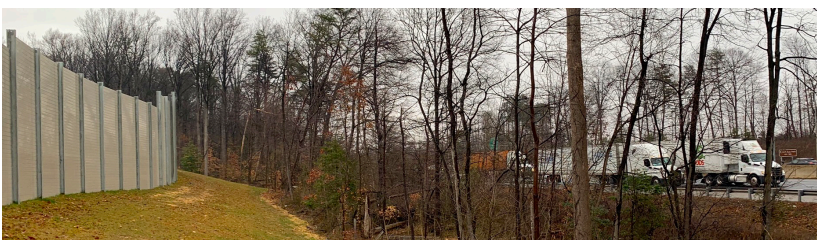

## Nimble 1,752' sound barrier wall easily navigates multiple angles, grades, heights and foundation types

### Lower installed cost than precast noise barrier walls

AIL Sound Walls' latest big project in the Washington, DC area is a 1,752' Tuf-Barrier (Reflective) noise barrier wall running along the east side of Giles Overlook, a 52-home residential enclave bordering I-95 in Lorton, Virginia.

### Project at a glance:

**Name:** Giles Overlook

**Location:** Lorton, Virginia

**Owner:** Kettler

**Consultant:** Hush Acoustics

**Contractor:** WG Construction

**Product:** Tuf-Barrier (Reflective)

**Sector:** Residential Development

**Application:** Residential Development Sound Walls

**Dimensions:** Length 1,752', Height 11'-20'

**Installation Time:** Two months

It helped that our system is on a 12' post spacing, while many precast systems are 20'. We designed a direct-bury foundation for the ground-mounted posts and a flange-mounted attachment for the top of the 260' cast-in-place concrete retaining wall section.